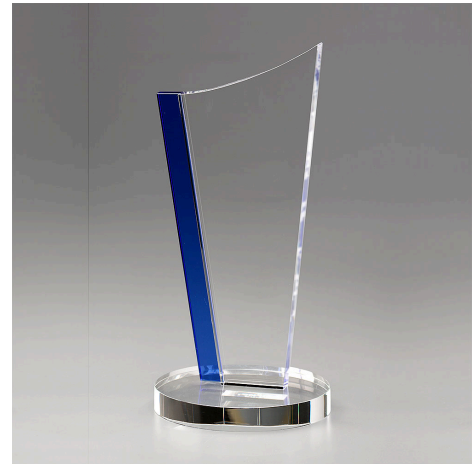

AWARDS FOR
THE BEST

Crystal Drive

Icons

Irresistibly dynamic with top design: 16 mm thick, high-quality crystal glass with an 8 mm thick, deep blue side panel. A dream made of clear and blue crystal!

Article no.	7951A	7951B	7951C
Length	15 mm	15 mm	15 mm
Width	100 mm	120 mm	140 mm
Height	200 mm	250 mm	290 mm
Weight	0.67 kg	0.9 kg	1.3 kg
Price	€ 97,30	€ 116,80	€ 128,70