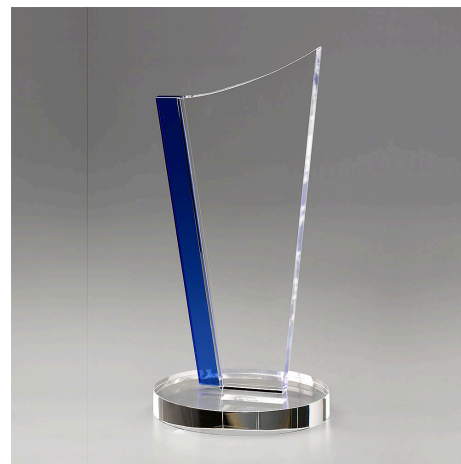

AWARDS FOR
THE BEST

Crystal Drive

Icons

Irresistibly dynamic with top design: 16 mm thick, high-quality crystal glass with an 8 mm thick, deep blue side panel. A dream made of clear and blue crystal!

Article no.	7951A	7951B	7951C
Length	15 mm	15 mm	15 mm
Width	100 mm	120 mm	140 mm
Height	200 mm	250 mm	290 mm
Weight	0.67 kg	0.9 kg	1.3 kg
Price	€ 97,30	€ 116,80	€ 128,70