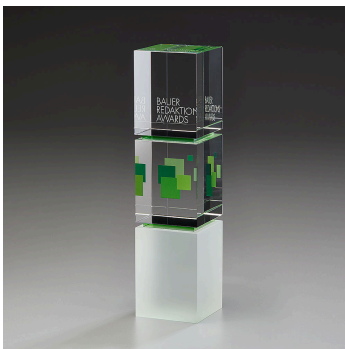

AWARDS FOR
THE BEST

Emerald Tower

Icons

Emerald Tower, a trophy with unmistakable class, stands out, even from a distance, thanks to its height and tasteful design with clear crystal, sandblasted Ice element and 4-mm green crystal.

Note: The green print belongs to the customer's logo.

Article no.	79056
Length	60 mm
Width	60 mm
Height	245 mm
Weight	2.4 kg
Price	€ 137,30

Weitere Ansichten

AWARDS FOR THE BEST

ATZ
KUNST

Ätzkunst GmbH & Co. EMKA KG