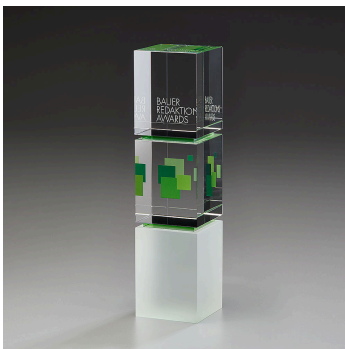

Weitere Ansichten