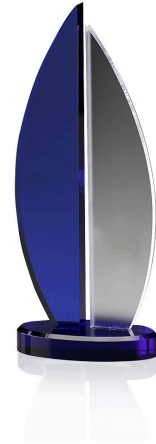

AWARDS FOR
THE BEST

Indigo Rosedale

Icons

Two blade-like forms of varying thicknesses, one of 18 mm thick acrylic in indigo blue and its counterpart of 8 mm thick ice acrylic, combine to create a uniquely dynamic and elegant trophy. The oval-shaped base accents the subtle beauty of this award.

Article no.	7310
Length	18 mm
Width	110 mm
Height	270 mm
Weight	0.4 kg
Price	€ 58,70

Weitere Ansichten

AWARDS FOR THE BEST

ATZ
KUNST

Ätzkunst GmbH & Co. EMKA KG

Raiffeisenstraße 12
78652 Zimmern o.R.

Telefon 0741 936633
E-Mail info@aetzkunst.de
Web www.aetzkunst.de