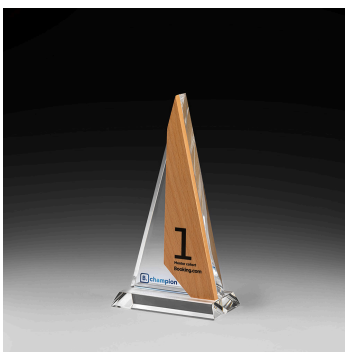

AWARDS FOR
THE BEST

Pendant Award

Icons

A pyramid of clear glass is reinforced by a refined cut beech wood.

Article no.	59903
Length	30 mm
Width	122 mm
Height	245 mm
Weight	0.86 kg
Price	€ 97,90

Weitere Ansichten